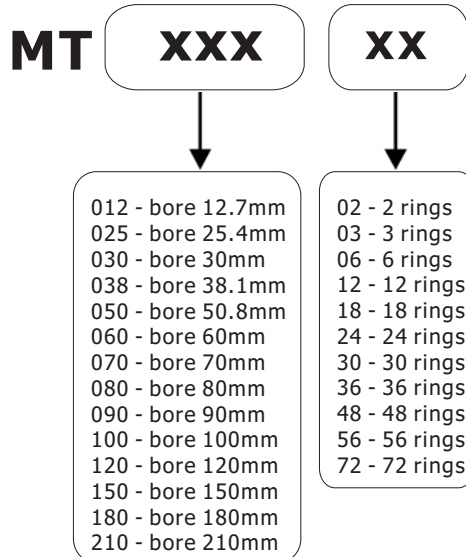

# MT Series Part# Explanation

For Example:

MT01206 - bore size 12.7mm with 6 total rings

MT02512 - bore size 25.4mm with 12 total rings

MT03818 - bore size 38.1mm with 18 total rings

MT05024 - bore size 50.8mm with 24 total rings

MT06036 - bore size 60mm with 36 total rings

MT12006 - bore size 120mm with 6 total rings