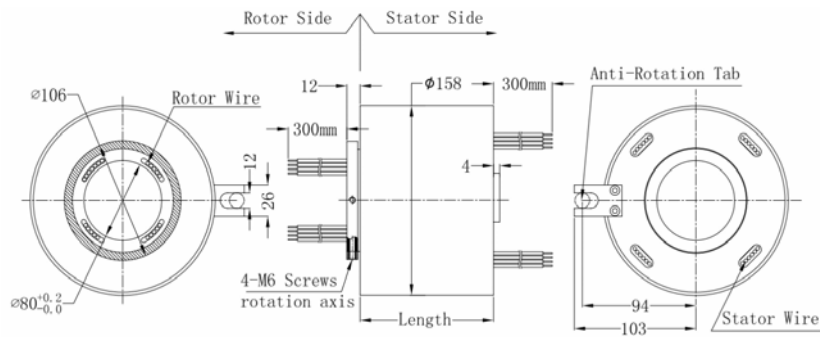

MT080 series

***Please note: 10A rings parallel can be used as multiple 10A current.
For Example: 2 rings parallel could be used as 1 wires 20A**

MT08002 (Length=41.5mm)					
Parts#	Power 10A	signal/2A	Parts#	Power 10A	signal/2A
MT08002-0200	2	0	MT08002-0002	0	2

MT08003 (Length=45mm)					
Parts#	Power 10A	signal/2A	Parts#	Power 10A	signal/2A
MT08003-0300	3	0	MT08003-0003	0	3
MT08003-0102	1	2	MT08003-0201	2	1

MT08006 (Length=56mm)					
Parts#	Power 10A	signal/2A	Parts#	Power 10A	signal/2A
MT08006-0600	6	0	MT08006-0006	0	6
MT08006-0204	2	4	MT08006-0402	4	2

MT08012 (Length=77.5mm)					
Parts#	Power 10A	signal/2A	Parts#	Power 10A	signal/2A
MT08012-1200	12	0	MT08012-0012	0	12
MT08012-0210	2	10	MT08012-0408	4	8
MT08012-0606	6	6	MT08012-0804	8	4
MT08012-1002	10	2			

MT08024 (Length=120.8mm)					
Parts#	Power 10A	signal/2A	Parts#	Power 10A	signal/2A
MT08024-2400	24	0	MT08024-0024	0	24
MT08024-0618	6	18	MT08024-1212	12	12
MT08024-1806	18	6			

MT08030 (Length=142.5mm)					
Parts#	Power 10A	signal/2A	Parts#	Power 10A	signal/2A
MT08030-3000	30	0	MT08030-0030	0	30
MT08030-0624	6	24	MT08030-1218	12	18
MT08030-1812	18	12	MT08030-2406	24	6