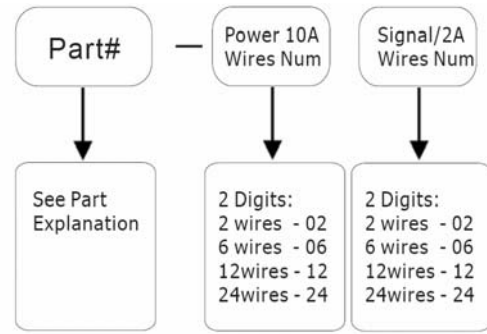

MT080 series

***Please note: 10A rings parallel can be used as multiple 10A current.
For Example: 2 rings parallel could be used as 1 wires 20A**

MT08002 (Length=41.5mm)					
Parts#	Power 10A	signal/2A	Parts#	Power 10A	signal/2A
MT08002-0200	2	0	MT08002-0002	0	2

MT08003 (Length=45mm)					
Parts#	Power 10A	signal/2A	Parts#	Power 10A	signal/2A
MT08003-0300	3	0	MT08003-0003	0	3
MT08003-0102	1	2	MT08003-0201	2	1

MT08006 (Length=56mm)					
Parts#	Power 10A	signal/2A	Parts#	Power 10A	signal/2A
MT08006-0600	6	0	MT08006-0006	0	6
MT08006-0204	2	4	MT08006-0402	4	2

MT08012 (Length=77.5mm)					
Parts#	Power 10A	signal/2A	Parts#	Power 10A	signal/2A
MT08012-1200	12	0	MT08012-0012	0	12
MT08012-0210	2	10	MT08012-0408	4	8
MT08012-0606	6	6	MT08012-0804	8	4
MT08012-1002	10	2			

MT08018 (Length=99mm)					
Parts#	Power 10A	signal/2A	Parts#	Power 10A	signal/2A
MT08018-1800	18	0	MT08018-0018	0	18
MT08018-0216	2	16	MT08018-0414	4	14
MT08018-0612	6	12	MT08018-0810	8	10
MT08018-1008	10	8	MT08018-1206	12	6
MT08018-1404	14	4	MT08018-1602	16	2